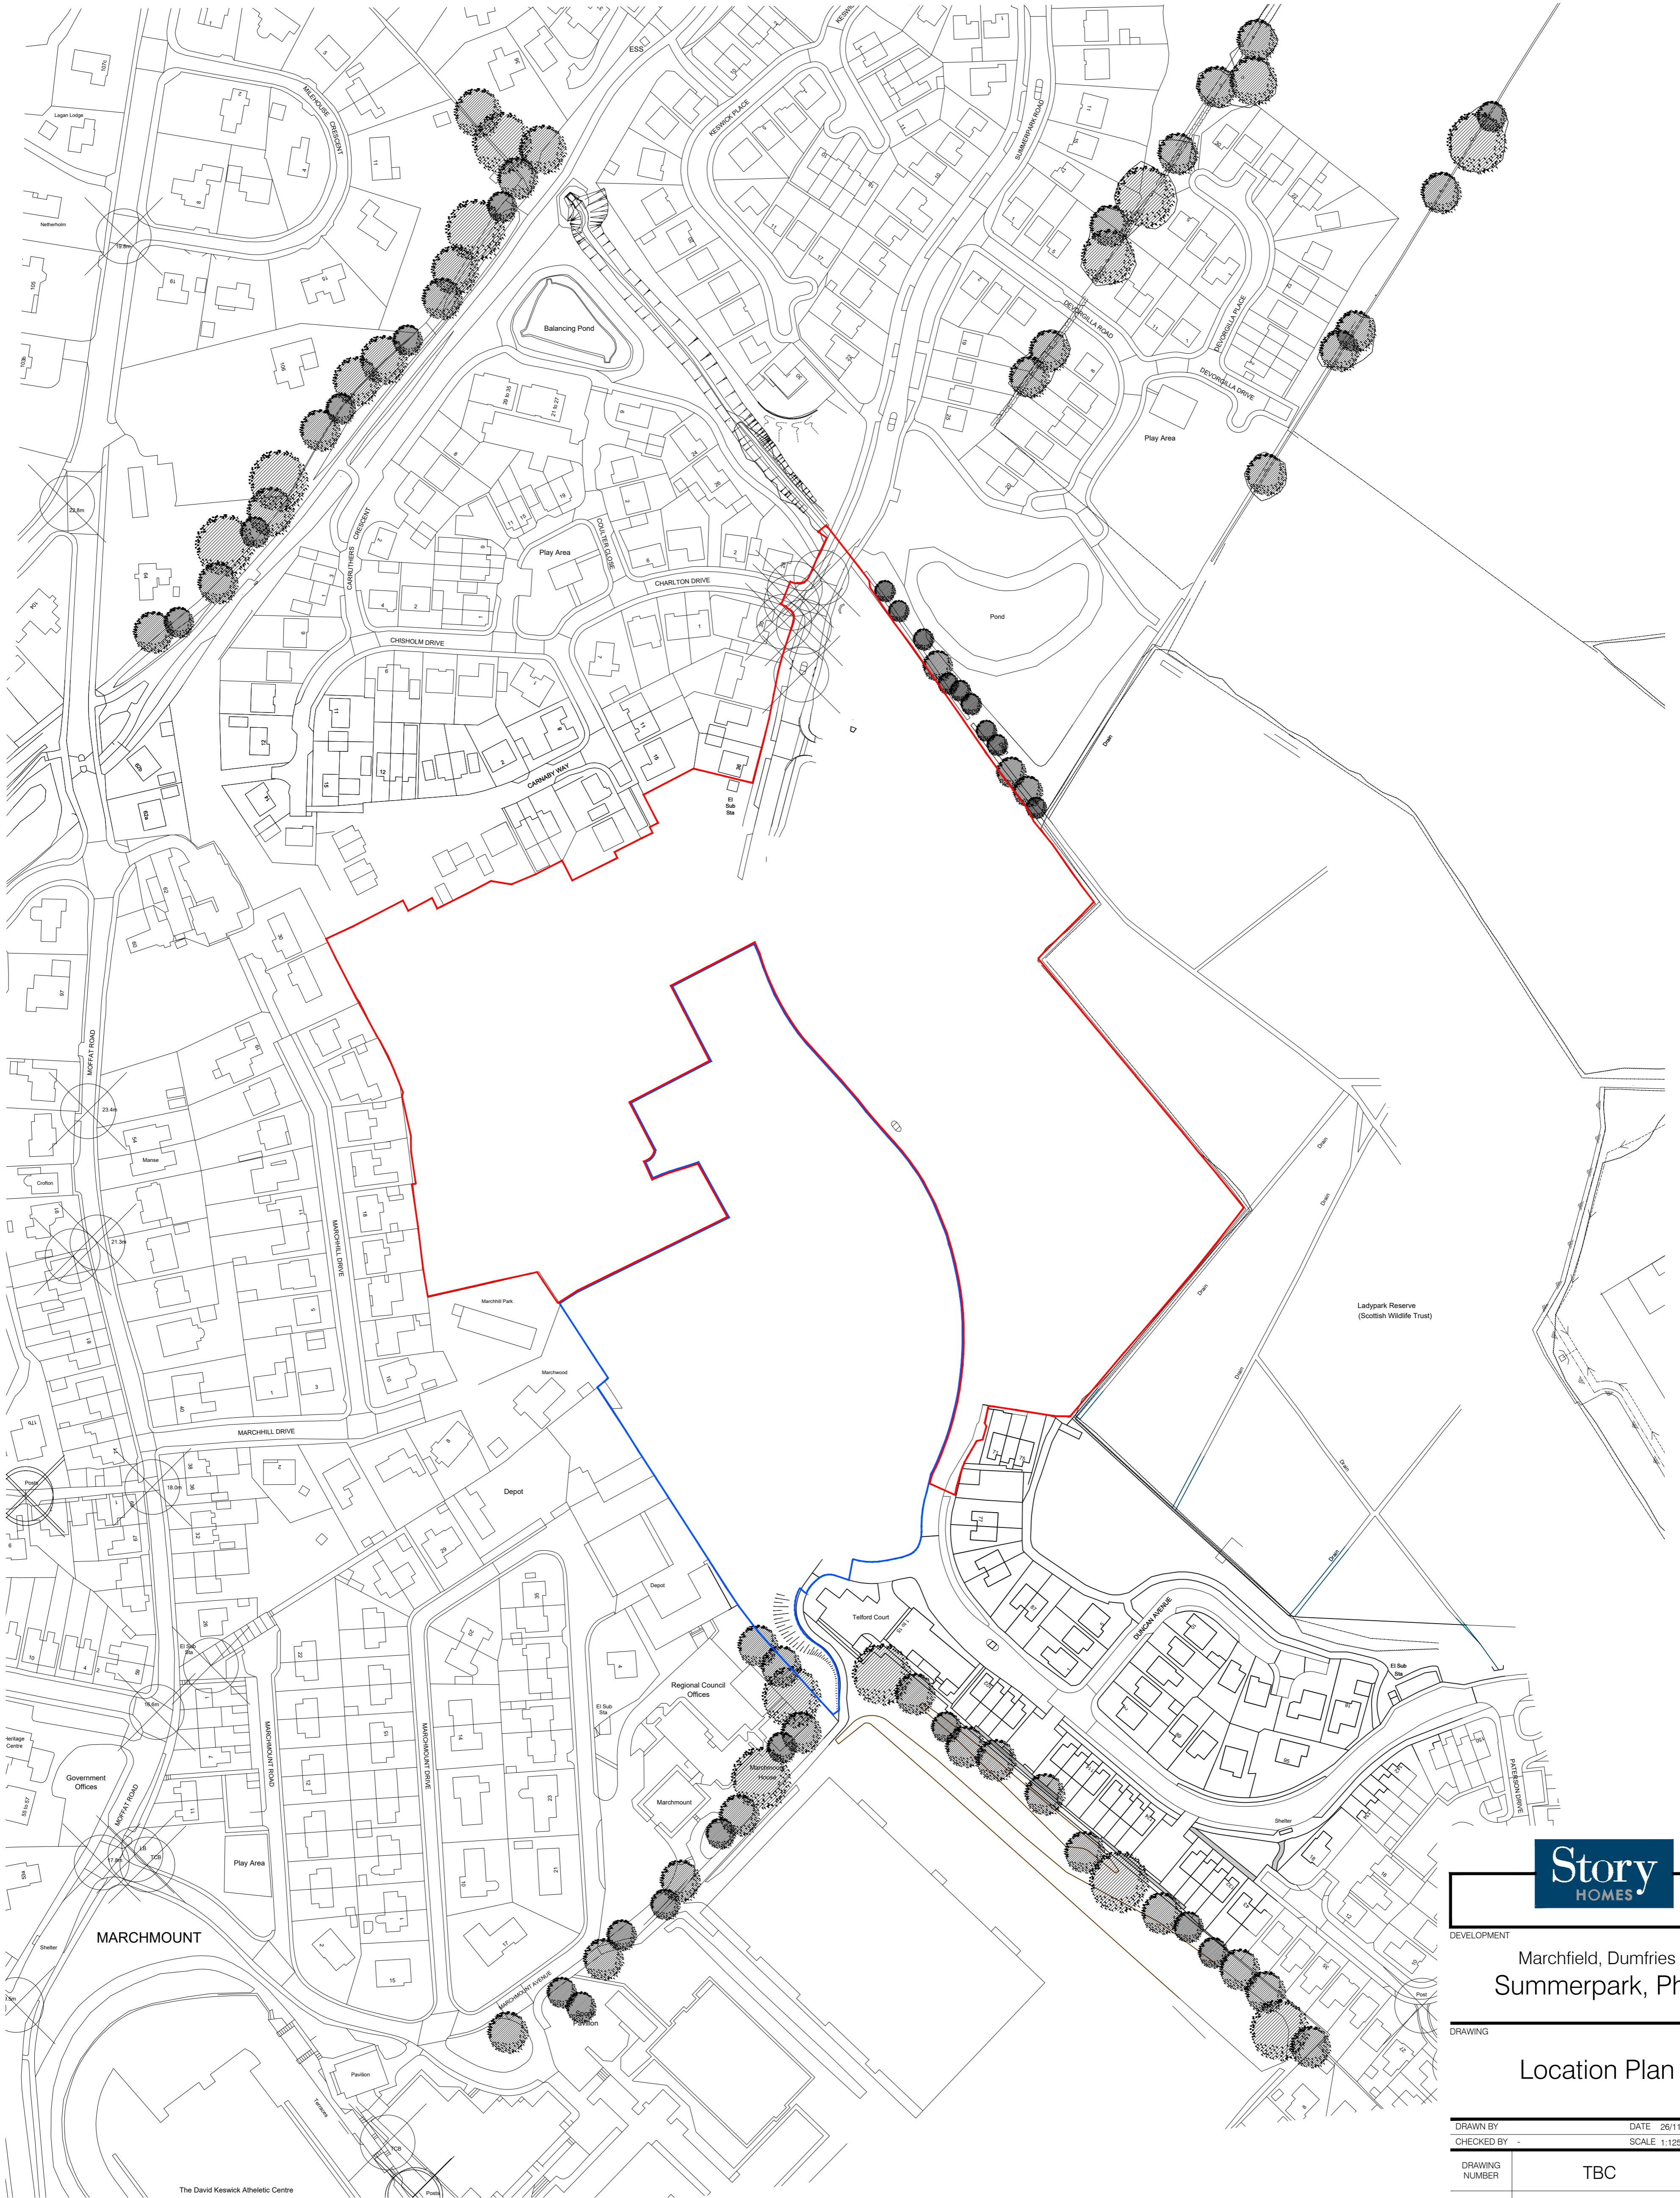

NORTH

DEVELOPMENT  
Marchfield, Dumfries  
Summerpark, Ph2

DRAWING  
Location Plan

DRAWN BY	DATE	26/11/2020
CHECKED BY	SCALE	1:1250@A1
DRAWING NUMBER	TBC	REVISION
SITE REFERENCE	TBC	
Revisions		