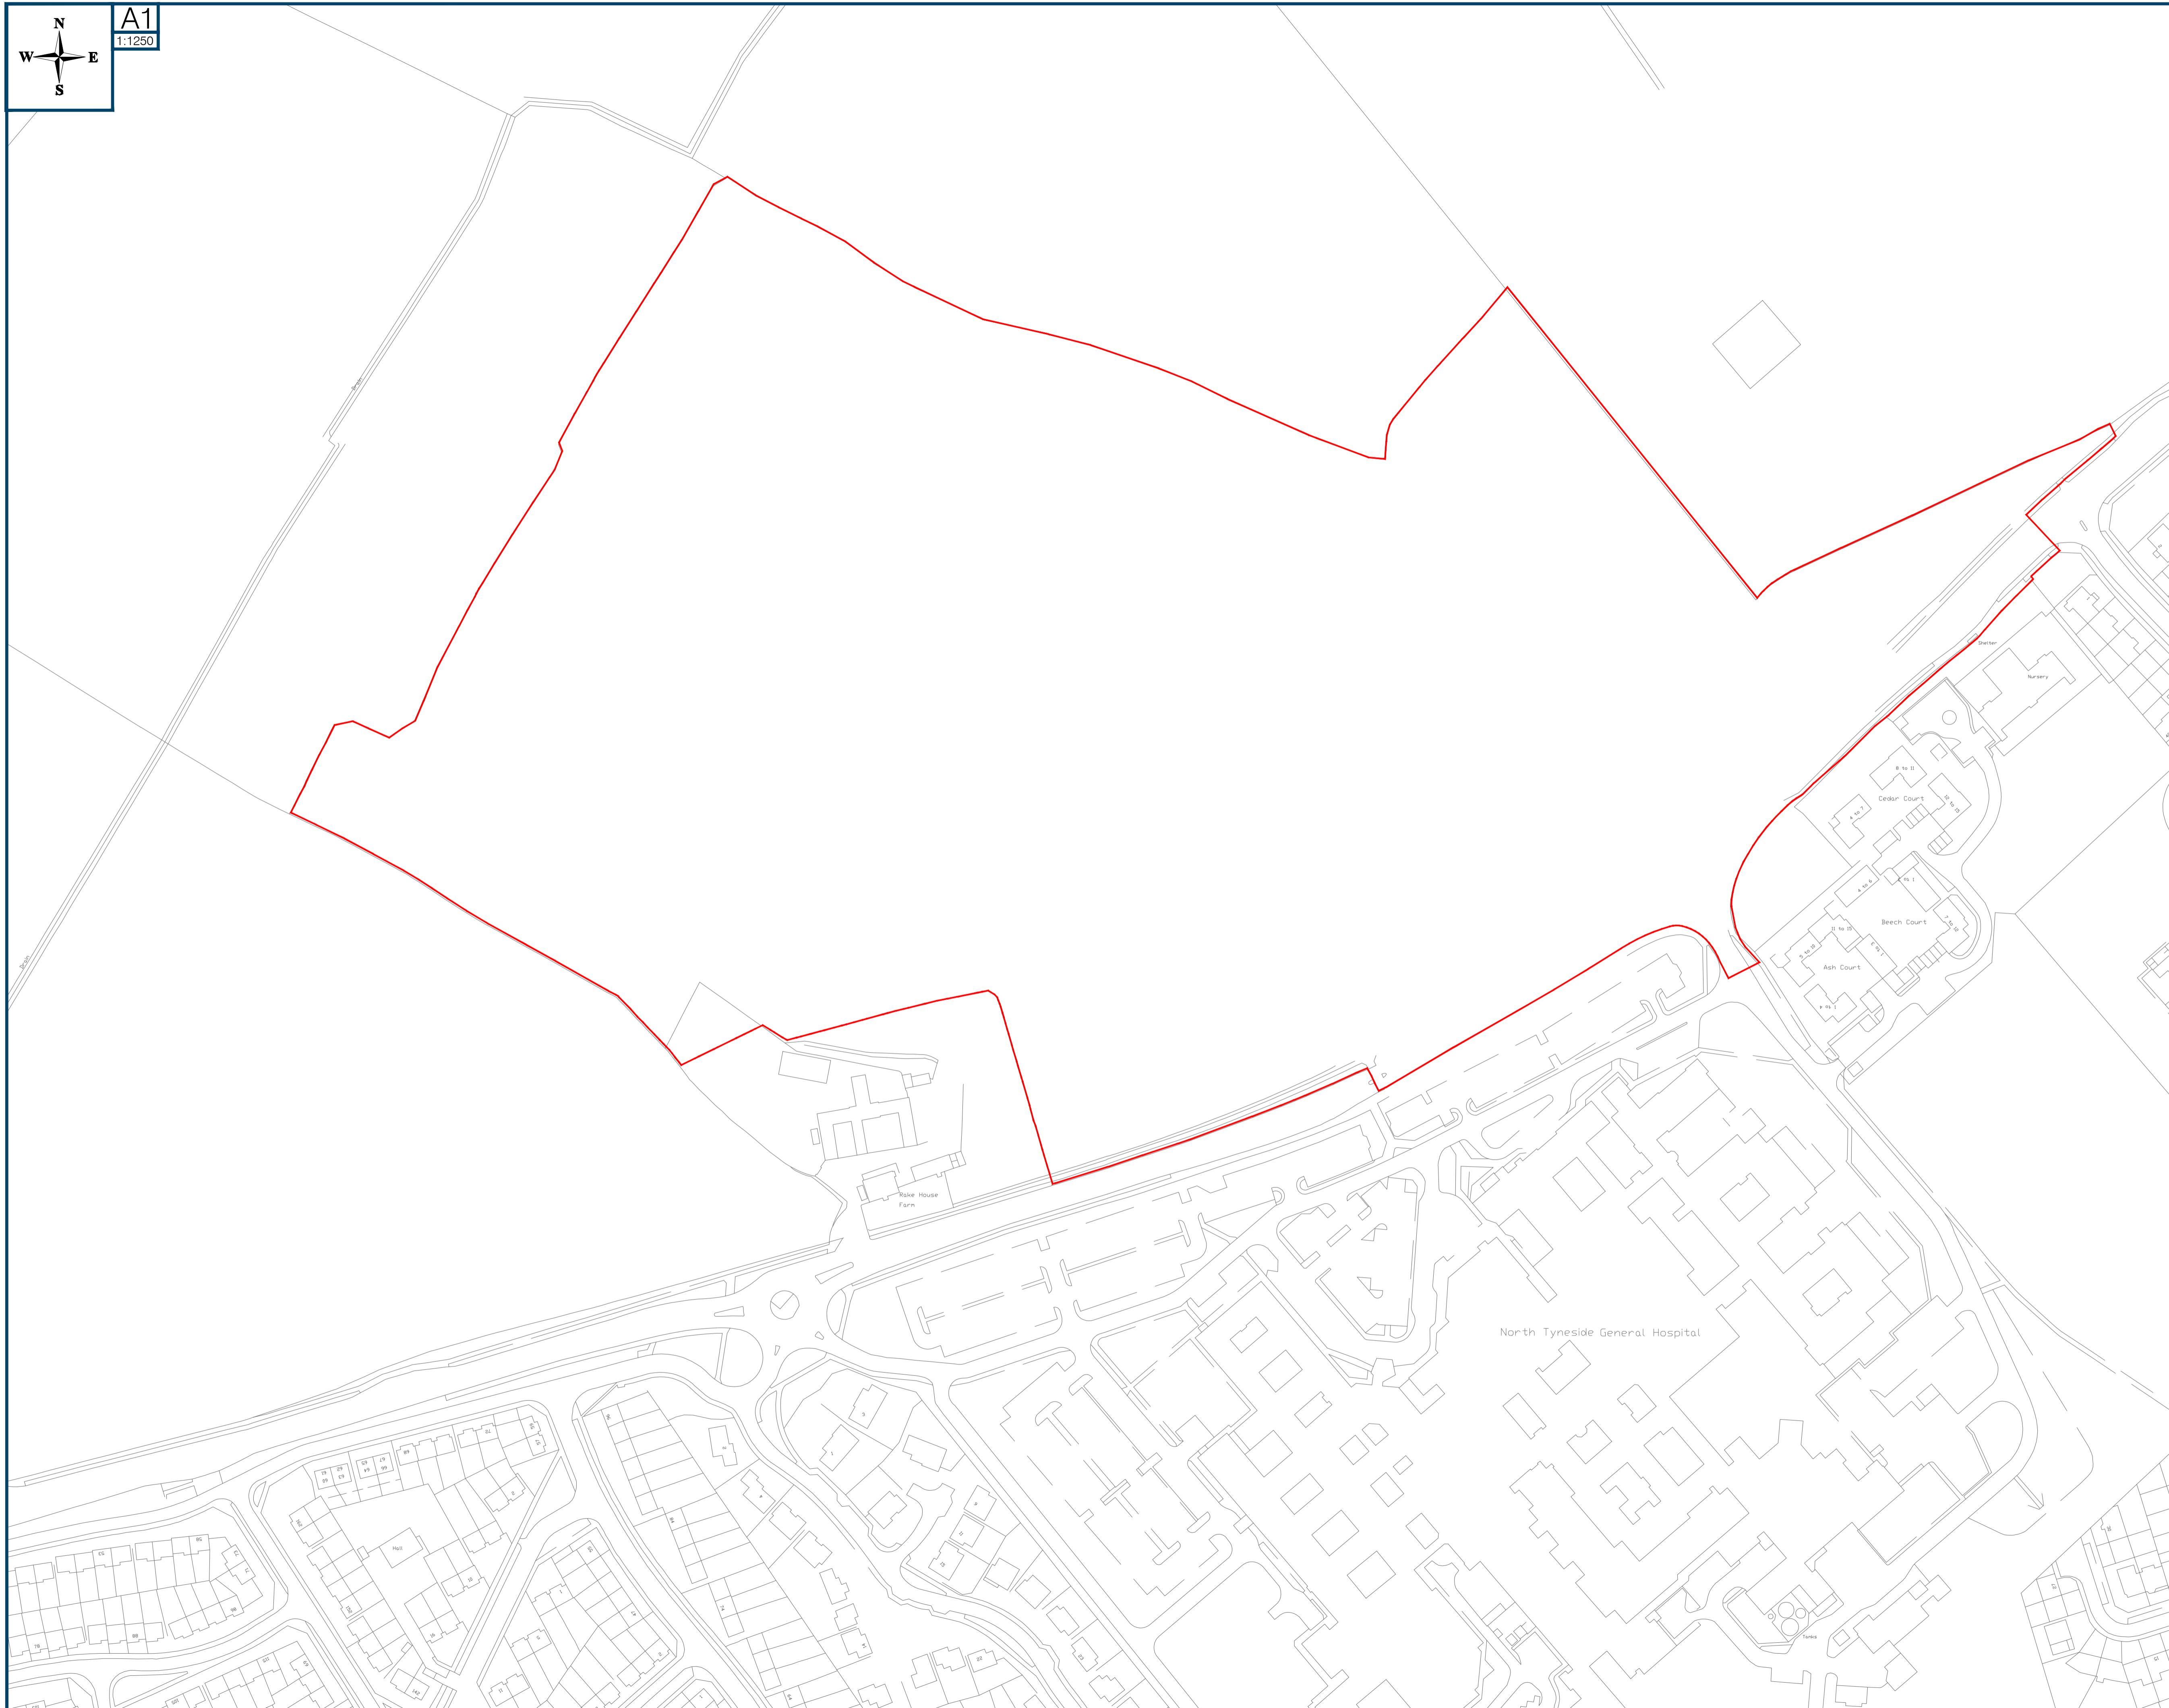

A1

1:1250

SH Red Line Boundary

Site Address:
Land Across from Rake Lane Hospital
North Shields
Tyne and Wear
NE29 8NH

DEVELOPMENT
RAKE HOUSE FARM, MURTON

DRAWING
SITE LOCATION PLAN

DRAWN BY JD DATE 06.01.2022
CHECKED BY DR JR SCALE 1:1250 (A1)

DWG PACK DRAWING NUMBER REVISION
TEN1 30031.TEN1.SLP T1

Revisions Notes Date
T1 Initial Issue 06.01.2022

© Story Homes North East
Riverside Business Centre, Amethyst Road, Newcastle
Business Park, Newcastle Upon Tyne, NE4 7YL
Tel 0191 226 7260